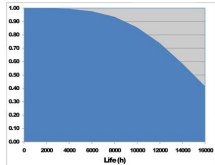

TECHNICAL DRAWINGS

SURVIVAL RATE