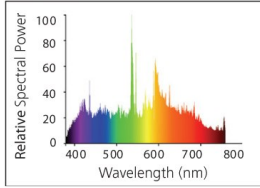

CMI-T CMI-T 35W/WDL UVS 0020365

CMI 4200K

TECHNICAL DRAWINGS