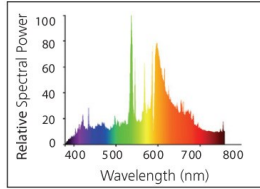

CMI-T CMI-T 35W/WDL UVS 0020365

CMI 3000K

TECHNICAL DRAWINGS