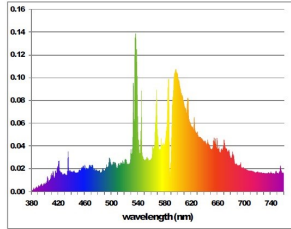

CMI-T CMI-T 35W/WDL UVS 0020365

LAMP SPECTRUM