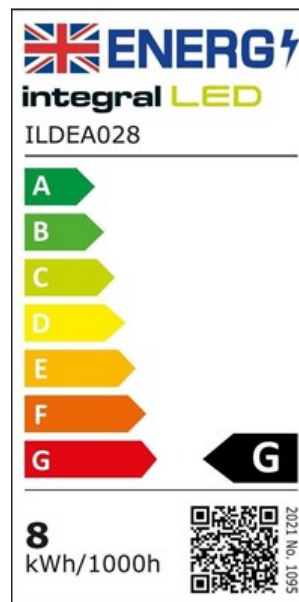

Product Length (mm):	270
Product Depth (mm):	112
Product Width (mm):	82
Product Weight (g):	675
Optic:	Opal Polycarbonate diffuser
Material:	Die cast aluminium body with powder coated finish
Luminaire Fixing:	Wall Mounted
Placement / Application:	Outdoor, General Lighting

Electrical Data

Power Consumption (W) :	7.5
Power Factor:	0.8
Voltage Range (v):	220-240
Amperage (mA):	350
Dimming:	Non-Dimmable
Driver Included:	Yes
Electric Current:	AC

EN: EN-60598
LVD Certified: Yes

Light Data

Luminous Flux in Lumens (lm): 420
Luminous efficacy (lm/W): 56
Correlated Colour Temperature (CCT) (K): 4000
Colour Temperature: 4000
Colour Temperature Name: Cool White
Colour Rendering Index (CRI): 80
Frequency Range (Hz): 50/60
Instant on (Less than 1 second): Yes
LED Type: Surface mounted device (SMD)
Lifetime (hours): 25000
Switching Cycles: 12500

Environment

EN: EN-60598
LVD Certified: Yes
CE RoHS: Yes
New Energy Rating: G
EU Luminaire: L
Hg 0% (Mercury Free): Yes
IP Rating (Ingress Protection): IP54
Lowest Operating Temperature (°C): -20
Maximum Operating Temperature (°C): 40